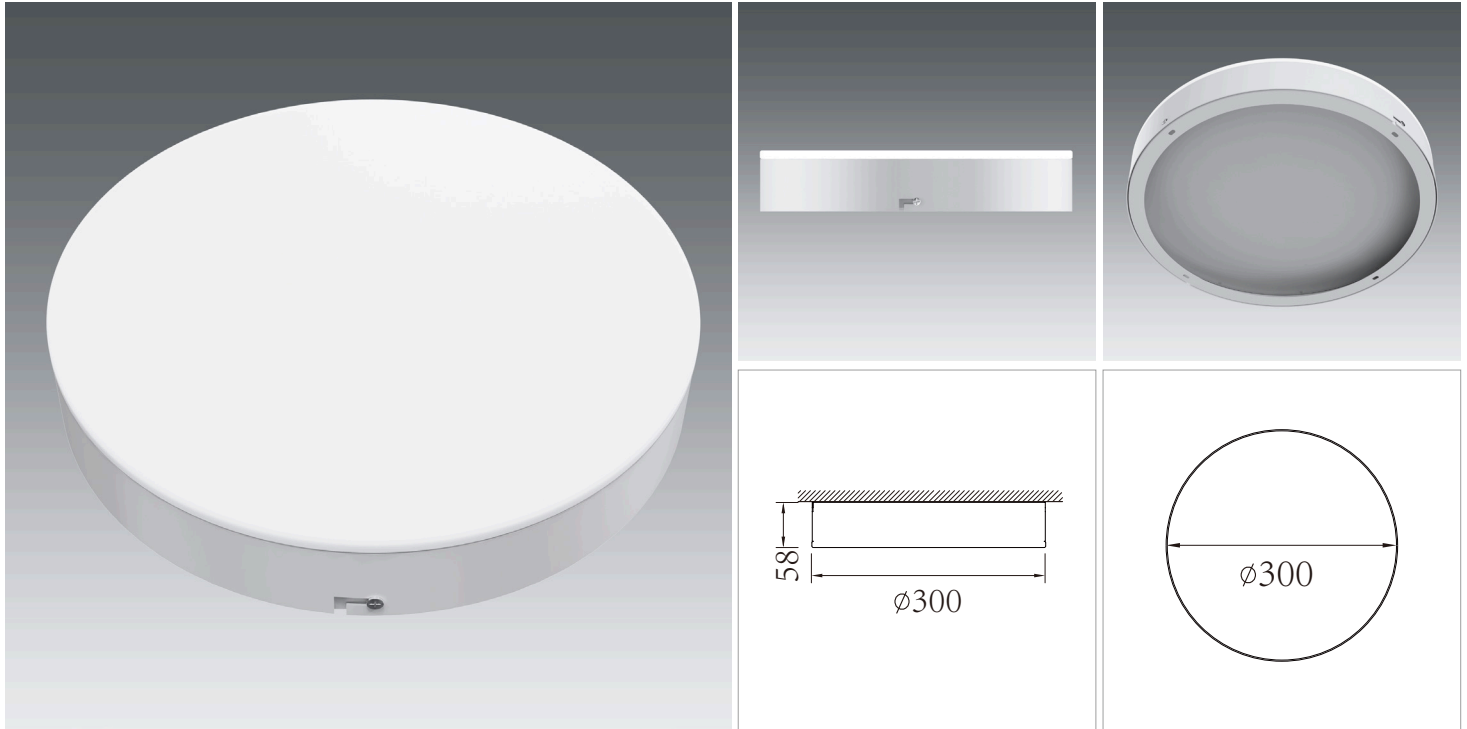

CANDY CEILING LIGHT

FEATURES

- Minimalist style of design, Ultra-thin frameless
- The chassis is made of iron, the frame is made of aluminum profile, the diffuser is made of PMMA/PS.
- Quick installation.
- Size can be customized.

SPECIFICATIONS

Luminaire for mounting on walls and ceiling, and for pendant mounting
 Diameter diffuser: Ø300*55mm; Ø400*55mm; Ø500*55; Ø600*55mm;
 Ø800*55mm; Ø1000*55mm
 Colour temperature can be adjustable

TECHNICAL DATA

System power	18W; 24W; 40W; 60W; 80W
Luminous flux of luminaire	1800LM; 2400LM; 4000LM; 6000LM; 8000LM
Colour temperature	3000/4000/5000K
Colour Rendering index(CRI)	CRI ≥ 80
Ingress protection	IP40

APPLICATION AREAS

Office & Education
 corridors, basements, staircases, wet rooms
 Retail & Hospitality
 storage rooms, corridors, lockers, garages

Item NO.	Dimension (MM)	Voltage (V)	Power (W)	Luminous flux of luminaire(LM)	CCT (K)	CRI	DF	Warranty (Years)	IP	Certificate	Feame Color	White/ Starry Sky
GW-CLC1-001-G1	∅300*55	220-240	18	1800	3000/4000/5000	>80	>0.7	5	40	CE/ROHS/ERP	Black/White/Wood optics	Dual Power/CCT3/Dali/Scr/2.4G/TRIAC Dimmable
GW-CLC1-001-G1	∅400*55	220-240	24	2400	3000/4000/5000	>80	>0.9	5	40	CE/ROHS/ERP	Black/White/Wood optics	Dual Power/CCT3/Dali/Scr/2.4G/TRIAC Dimmable
GW-CLC1-001-G1	∅500*55	220-240	40	4000	3000/4000/5000	>80	>0.9	5	40	CE/ROHS/ERP	Black/White/Wood optics	Dual Power/CCT3/Dali/Scr/2.4G/TRIAC Dimmable
GW-CLC1-001-G1	∅600*55	220-240	50	6000	3000/4000/5000	>80	>0.9	5	40	CE/ROHS/ERP	Black/White/Wood optics	Dual Power/CCT3/Dali/Scr/2.4G/TRIAC Dimmable
GW-CLC1-001-G1	∅800*55	220-240	60	8000	3000/4000/5000	>80	>0.9	5	40	CE/ROHS/ERP	Black/White/Wood optics	Dual Power/CCT3/Dali/Scr/2.4G/TRIAC Dimmable
GW-CLC1-001-G1	∅1000*55	220-240	80	10000	3000/4000/5000	>80	>0.9	5	40	CE/ROHS/ERP	Black/White/Wood optics	Dual Power/CCT3/Dali/Scr/2.4G/TRIAC Dimmable